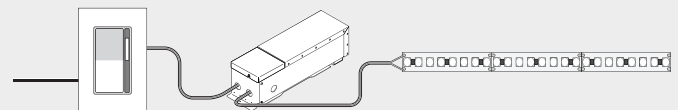

COMPATIBILITY & INSTALLATION

REQUIRES ONLY A DIMMER AND POWER SUPPLY

Power Supply

CELESTE™ Dim-to-Warm works with Magnetic Dimmable LED Power Supplies.

Dimmer

CELESTE™ Dim-to-Warm dims down to a warm glow with select MLV dimmers.

Visit www.LucettaLighting.com for a complete list of recommended power supplies from Justin Inc. and LUTRON.

Dim The Lights For a Pleasing Glow

- Intuitive warm-glow function
- On-board warming technology
- High performance - Average CRI: 95 | Average R9: 96.7
- Easy system installation