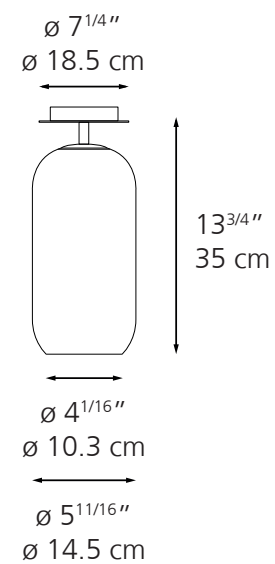

TOTAL POWER	LED (bulb non integrated only) Max 22W E26/A19

DIMMING FEATURE	Dimmable on cord

COLOR	☐ Transparent glass with white gradient ☐ Transparent with chrome gradient ☐ Transparent with copper gradient ☐ Transparent with bronze gradient ^{NEW} ☐ Transparent with blue gradient ^{NEW}

CERTIFICATIONS	c.UL.us listed