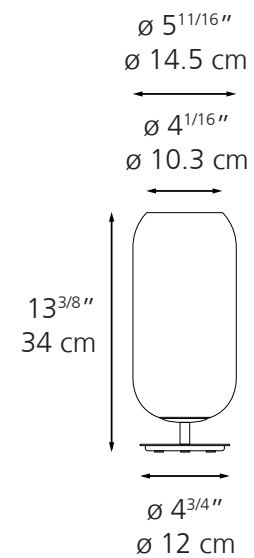

Standard length
 Min 36^{1/4}" Max 48"
 Min 92 cm Max 122 cm

Extended length
 Min 36^{1/4}" Max 230"
 Min 92 cm Max 548 cm

TOTAL POWER LED (bulb non integrated only)
 Max 20W E26/A19

DIMMING FEATURE Dimmable

Standard length
 Min 36^{1/4}" Max 48"
 Min 92 cm Max 122 cm

Extended length
 Min 36^{1/4}" Max 230"
 Min 92 cm Max 548 cm

TOTAL POWER LED (bulb non integrated only)
 Max 7W E12/G16.5

DIMMING FEATURE Dimmable

GOPLE TABLE

TECHNICAL DATA

TOTAL POWER	LED (bulb non integrated only) Max 22W E26/A19
--------------------	---

DIMMING FEATURE	Dimmable on cord
------------------------	------------------

COLOR	<ul style="list-style-type: none"> <input type="radio"/> Transparent glass with white gradient <input type="radio"/> Transparent with chrome gradient <input type="radio"/> Transparent with copper gradient <input type="radio"/> Transparent with bronze gradient ^{NEW} <input type="radio"/> Transparent with blue gradient ^{NEW}
--------------	---

CERTIFICATIONS	c.UL.us listed
-----------------------	----------------

GOPLE MINI TABLE

GOPLE LAMP

TECHNICAL DATA

TOTAL POWER	LED (bulb non integrated only) Max 22W E26/A19
DIMMING FEATURE	Dimmable on cord
COLOR	<ul style="list-style-type: none">○ Transparent glass with white gradient● Transparent with chrome gradient● Transparent with copper gradient● Transparent with bronze gradient ^{NEW}● Transparent with blue gradient ^{NEW}
CERTIFICATIONS	c.UL.us listed