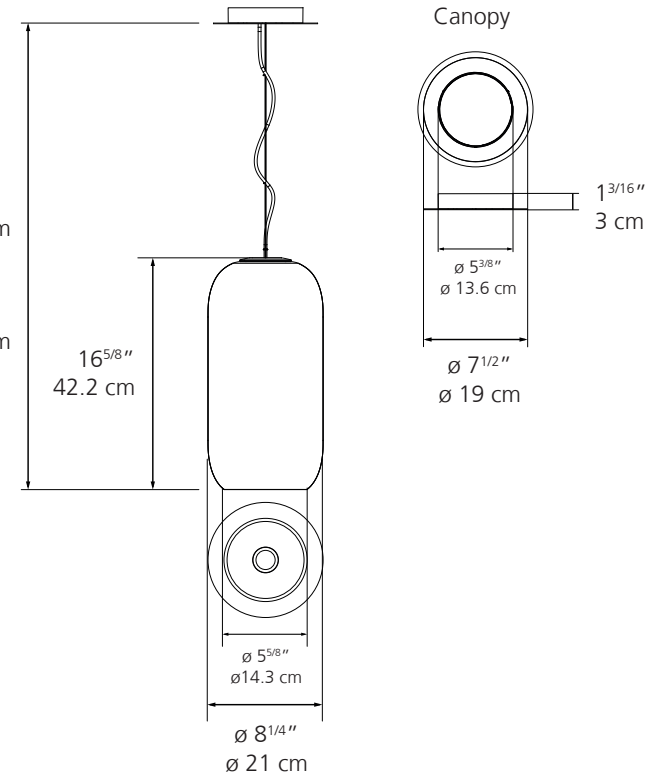

Standard length
 Min 36^{1/4}" Max 48"
 Min 92 cm Max 122 cm

Extended length
 Min 36^{1/4}" Max 230"
 Min 92 cm Max 548 cm

TOTAL POWER LED (bulb non integrated only)
 Max 20W E26/A19

DIMMING FEATURE Dimmable

Standard length
 Min 36^{1/4}" Max 48"
 Min 92 cm Max 122 cm

Extended length
 Min 36^{1/4}" Max 230"
 Min 92 cm Max 548 cm

TOTAL POWER LED (bulb non integrated only)
 Max 7W E12/G16.5

DIMMING FEATURE Dimmable