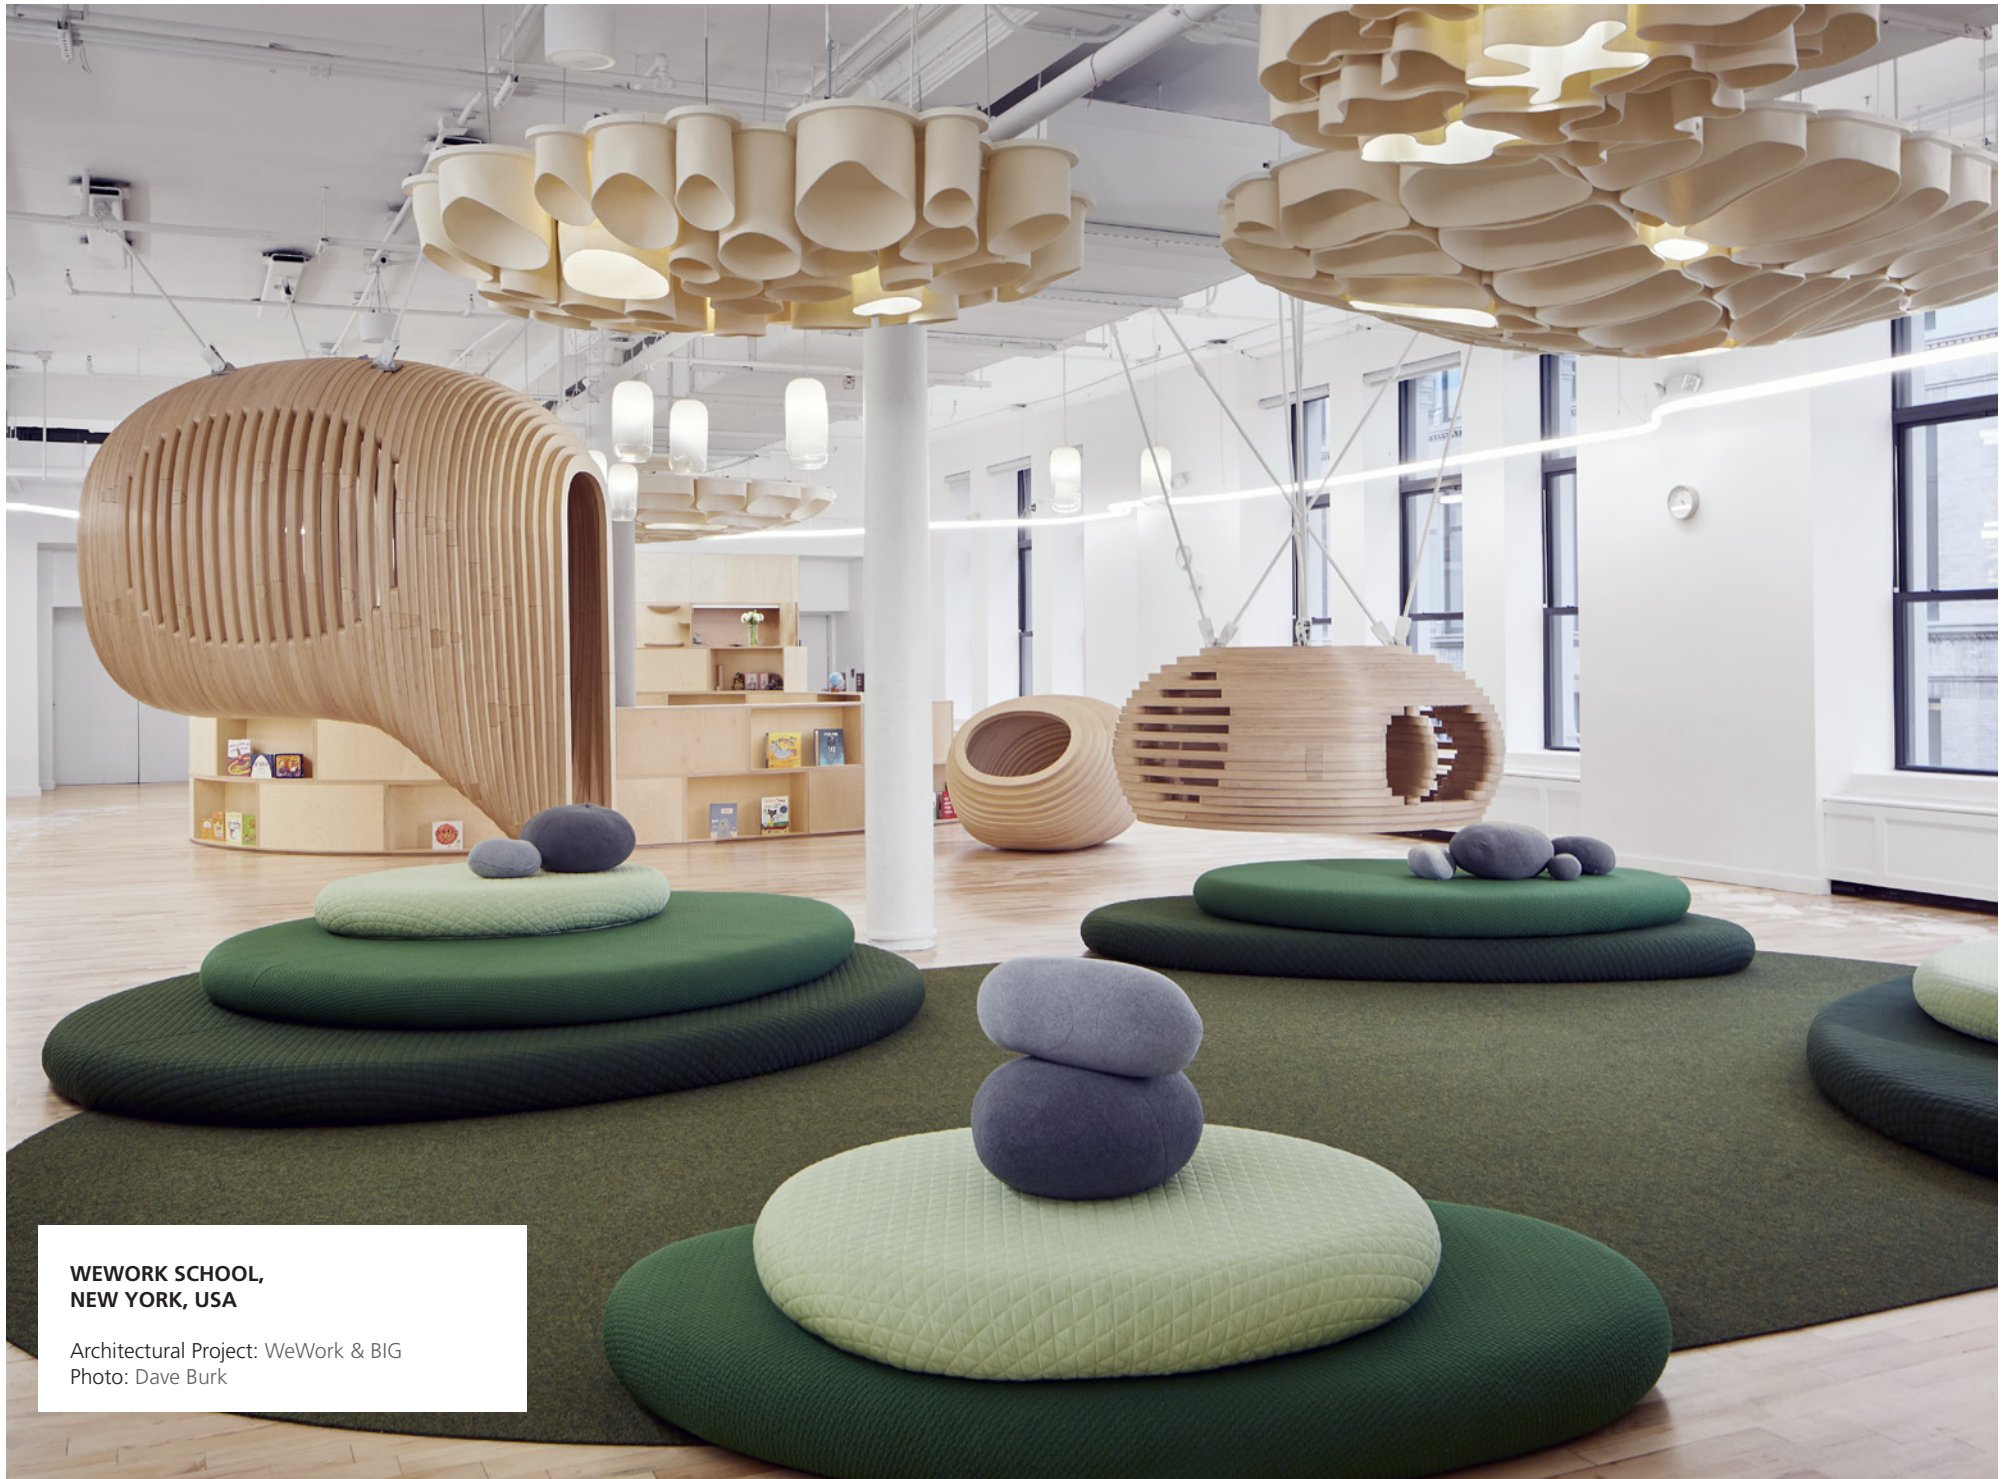

**WEWORK SCHOOL,
NEW YORK, USA**

Architectural Project: WeWork & BIG
Photo: Dave Burk