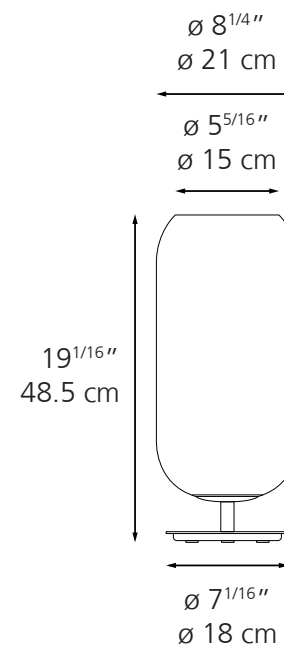

Standard length
 Min 36^{1/4}" Max 48"
 Min 92 cm Max 122 cm

Extended length
 Min 36^{1/4}" Max 230"
 Min 92 cm Max 548 cm

TOTAL POWER LED (bulb non integrated only)
 Max 20W E26/A19

DIMMING FEATURE Dimmable

Standard length
 Min 36^{1/4}" Max 48"
 Min 92 cm Max 122 cm

Extended length
 Min 36^{1/4}" Max 230"
 Min 92 cm Max 548 cm

TOTAL POWER LED (bulb non integrated only)
 Max 7W E12/G16.5

DIMMING FEATURE Dimmable

GOPLE TABLE

TECHNICAL DATA

TOTAL POWER	LED (bulb non integrated only) Max 22W E26/A19
--------------------	---

DIMMING FEATURE	Dimmable on cord
------------------------	------------------

COLOR	<ul style="list-style-type: none"> <input type="radio"/> Transparent glass with white gradient <input type="radio"/> Transparent with chrome gradient <input type="radio"/> Transparent with copper gradient <input type="radio"/> Transparent with bronze gradient ^{NEW} <input type="radio"/> Transparent with blue gradient ^{NEW}
--------------	---