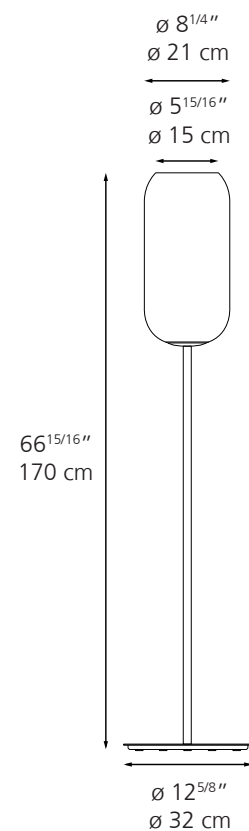

TOTAL POWER LED (bulb non integrated only)
Max 22W E26/A19

DIMMING FEATURE Dimmable on cord

COLOR

- Transparent glass with white gradient
- Transparent with chrome gradient
- Transparent with copper gradient
- Transparent with bronze gradient **NEW**
- Transparent with blue gradient **NEW**

CERTIFICATIONS c.UL.us listed