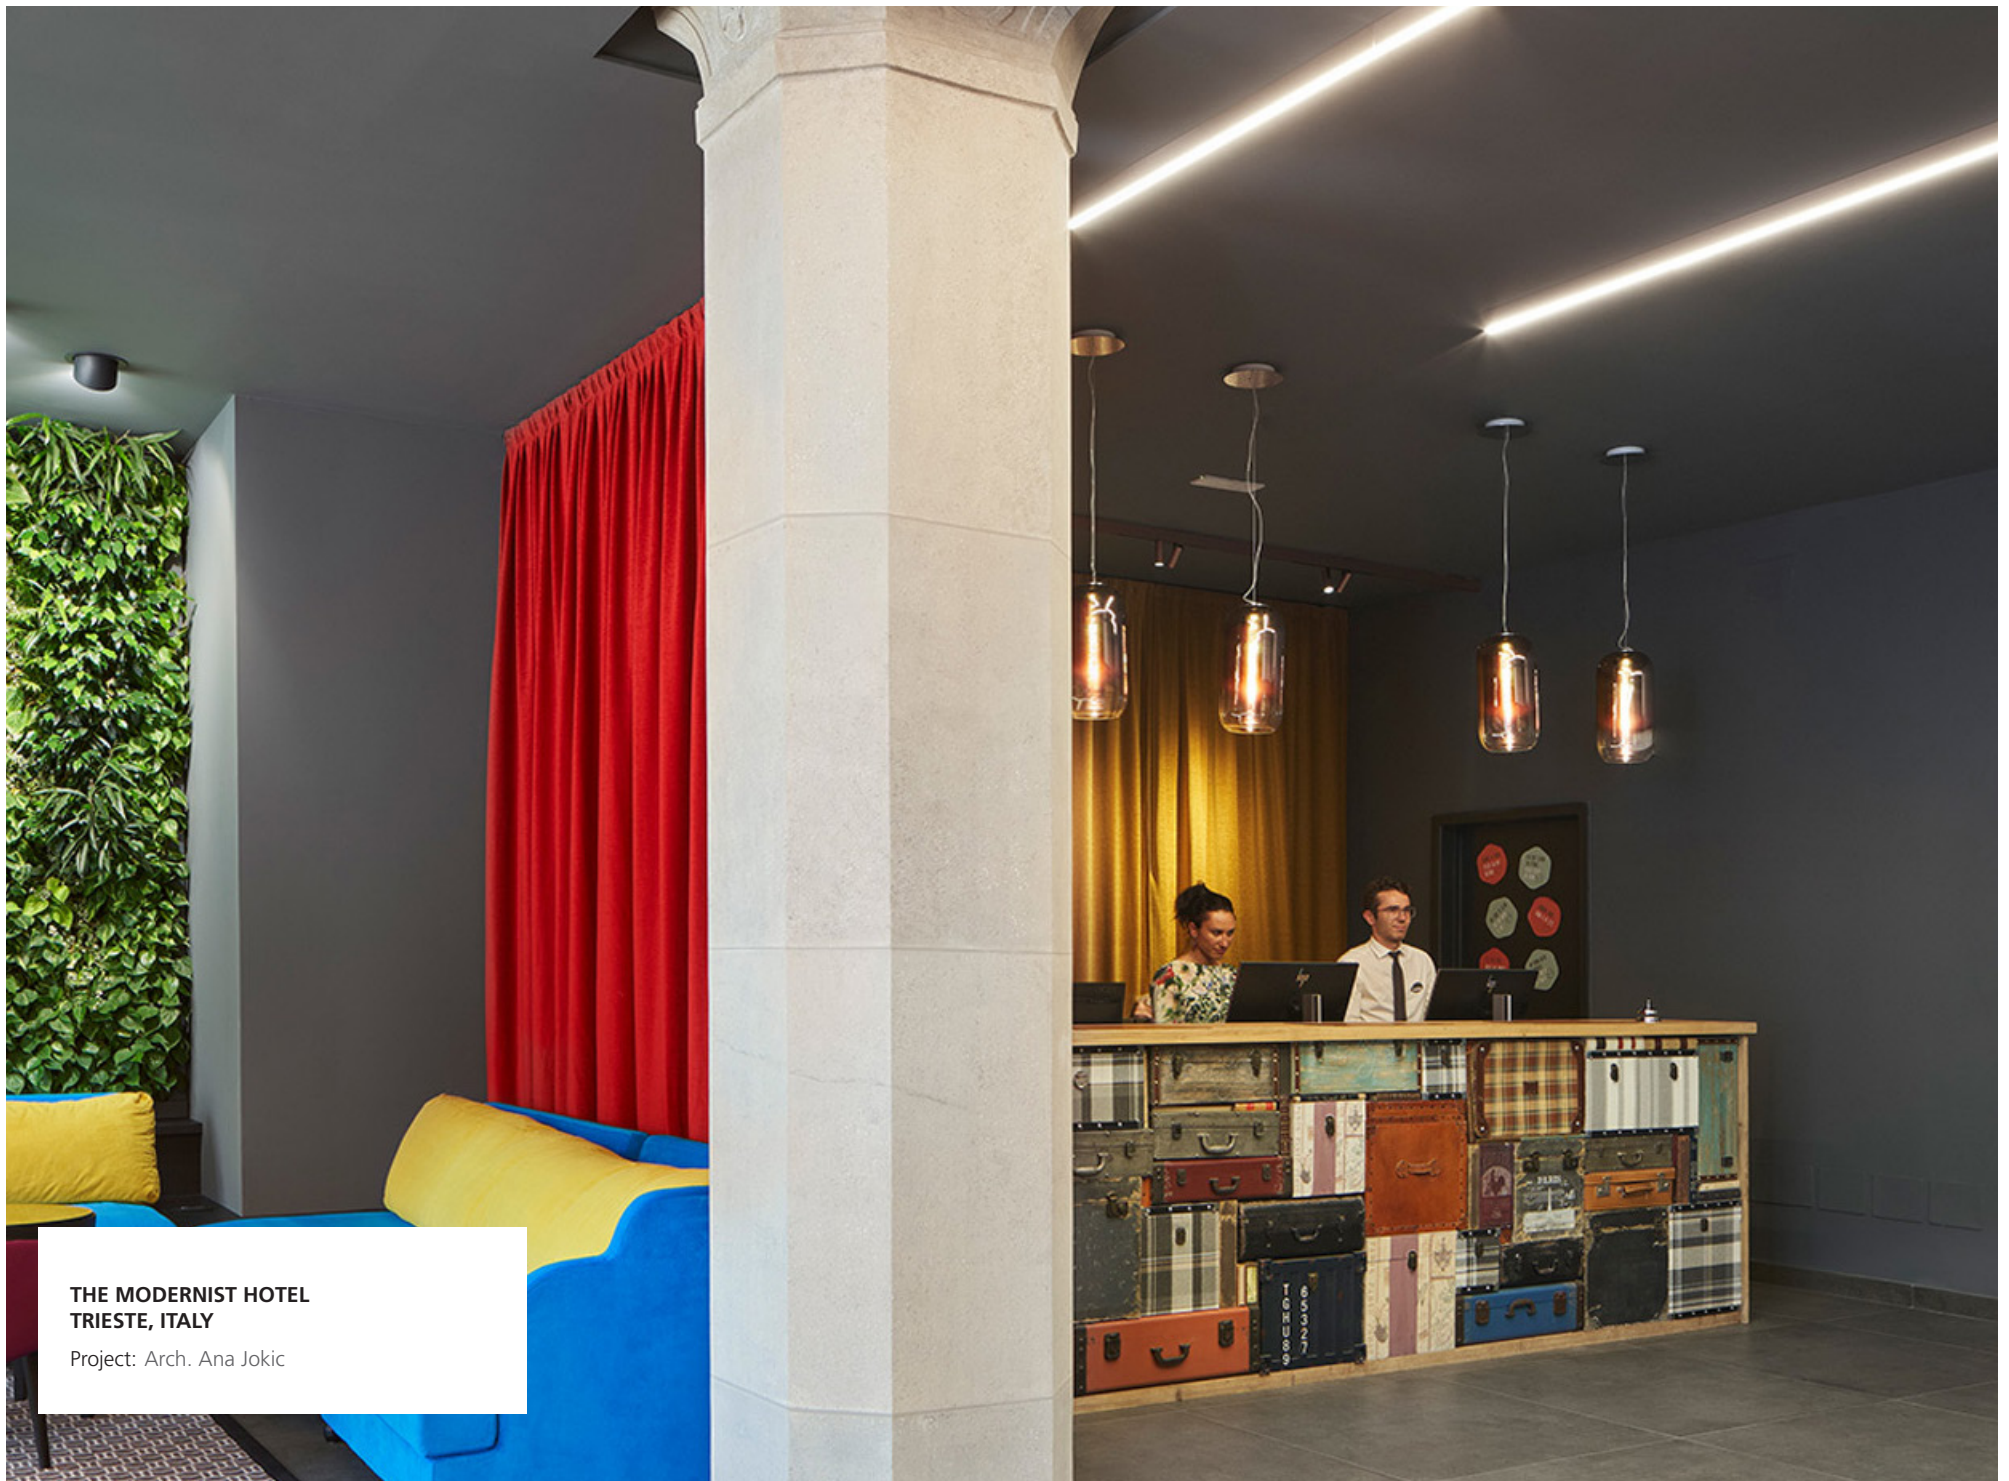

**THE MODERNIST HOTEL
TRIESTE, ITALY**

Project: Arch. Ana Jokic