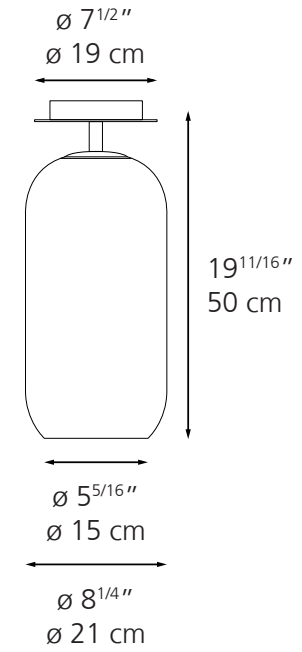

Standard length
 Min 36^{1/4}" Max 48"
 Min 92 cm Max 122 cm

Extended length
 Min 36^{1/4}" Max 230"
 Min 92 cm Max 548 cm

TOTAL POWER LED (bulb non integrated only)
 Max 20W E26/A19

DIMMING FEATURE Dimmable

Standard length
 Min 36^{1/4}" Max 48"
 Min 92 cm Max 122 cm

Extended length
 Min 36^{1/4}" Max 230"
 Min 92 cm Max 548 cm

TOTAL POWER LED (bulb non integrated only)
 Max 7W E12/G16.5

DIMMING FEATURE Dimmable

GOPLE TABLE

TECHNICAL DATA

TOTAL POWER	LED (bulb non integrated only) Max 22W E26/A19
--------------------	---

DIMMING FEATURE	Dimmable on cord
------------------------	------------------

COLOR	<ul style="list-style-type: none"> <input type="radio"/> Transparent glass with white gradient <input type="radio"/> Transparent with chrome gradient <input type="radio"/> Transparent with copper gradient <input type="radio"/> Transparent with bronze gradient ^{NEW} <input type="radio"/> Transparent with blue gradient ^{NEW}
--------------	---

CERTIFICATIONS	c.UL.us listed
-----------------------	----------------

GOPLE MINI TABLE

GOPLE LAMP

TECHNICAL DATA

TOTAL POWER	LED (bulb non integrated only) Max 22W E26/A19
DIMMING FEATURE	Dimmable on cord
COLOR	<ul style="list-style-type: none">○ Transparent glass with white gradient● Transparent with chrome gradient● Transparent with copper gradient● Transparent with bronze gradient ^{NEW}● Transparent with blue gradient ^{NEW}
CERTIFICATIONS	c.UL.us listed