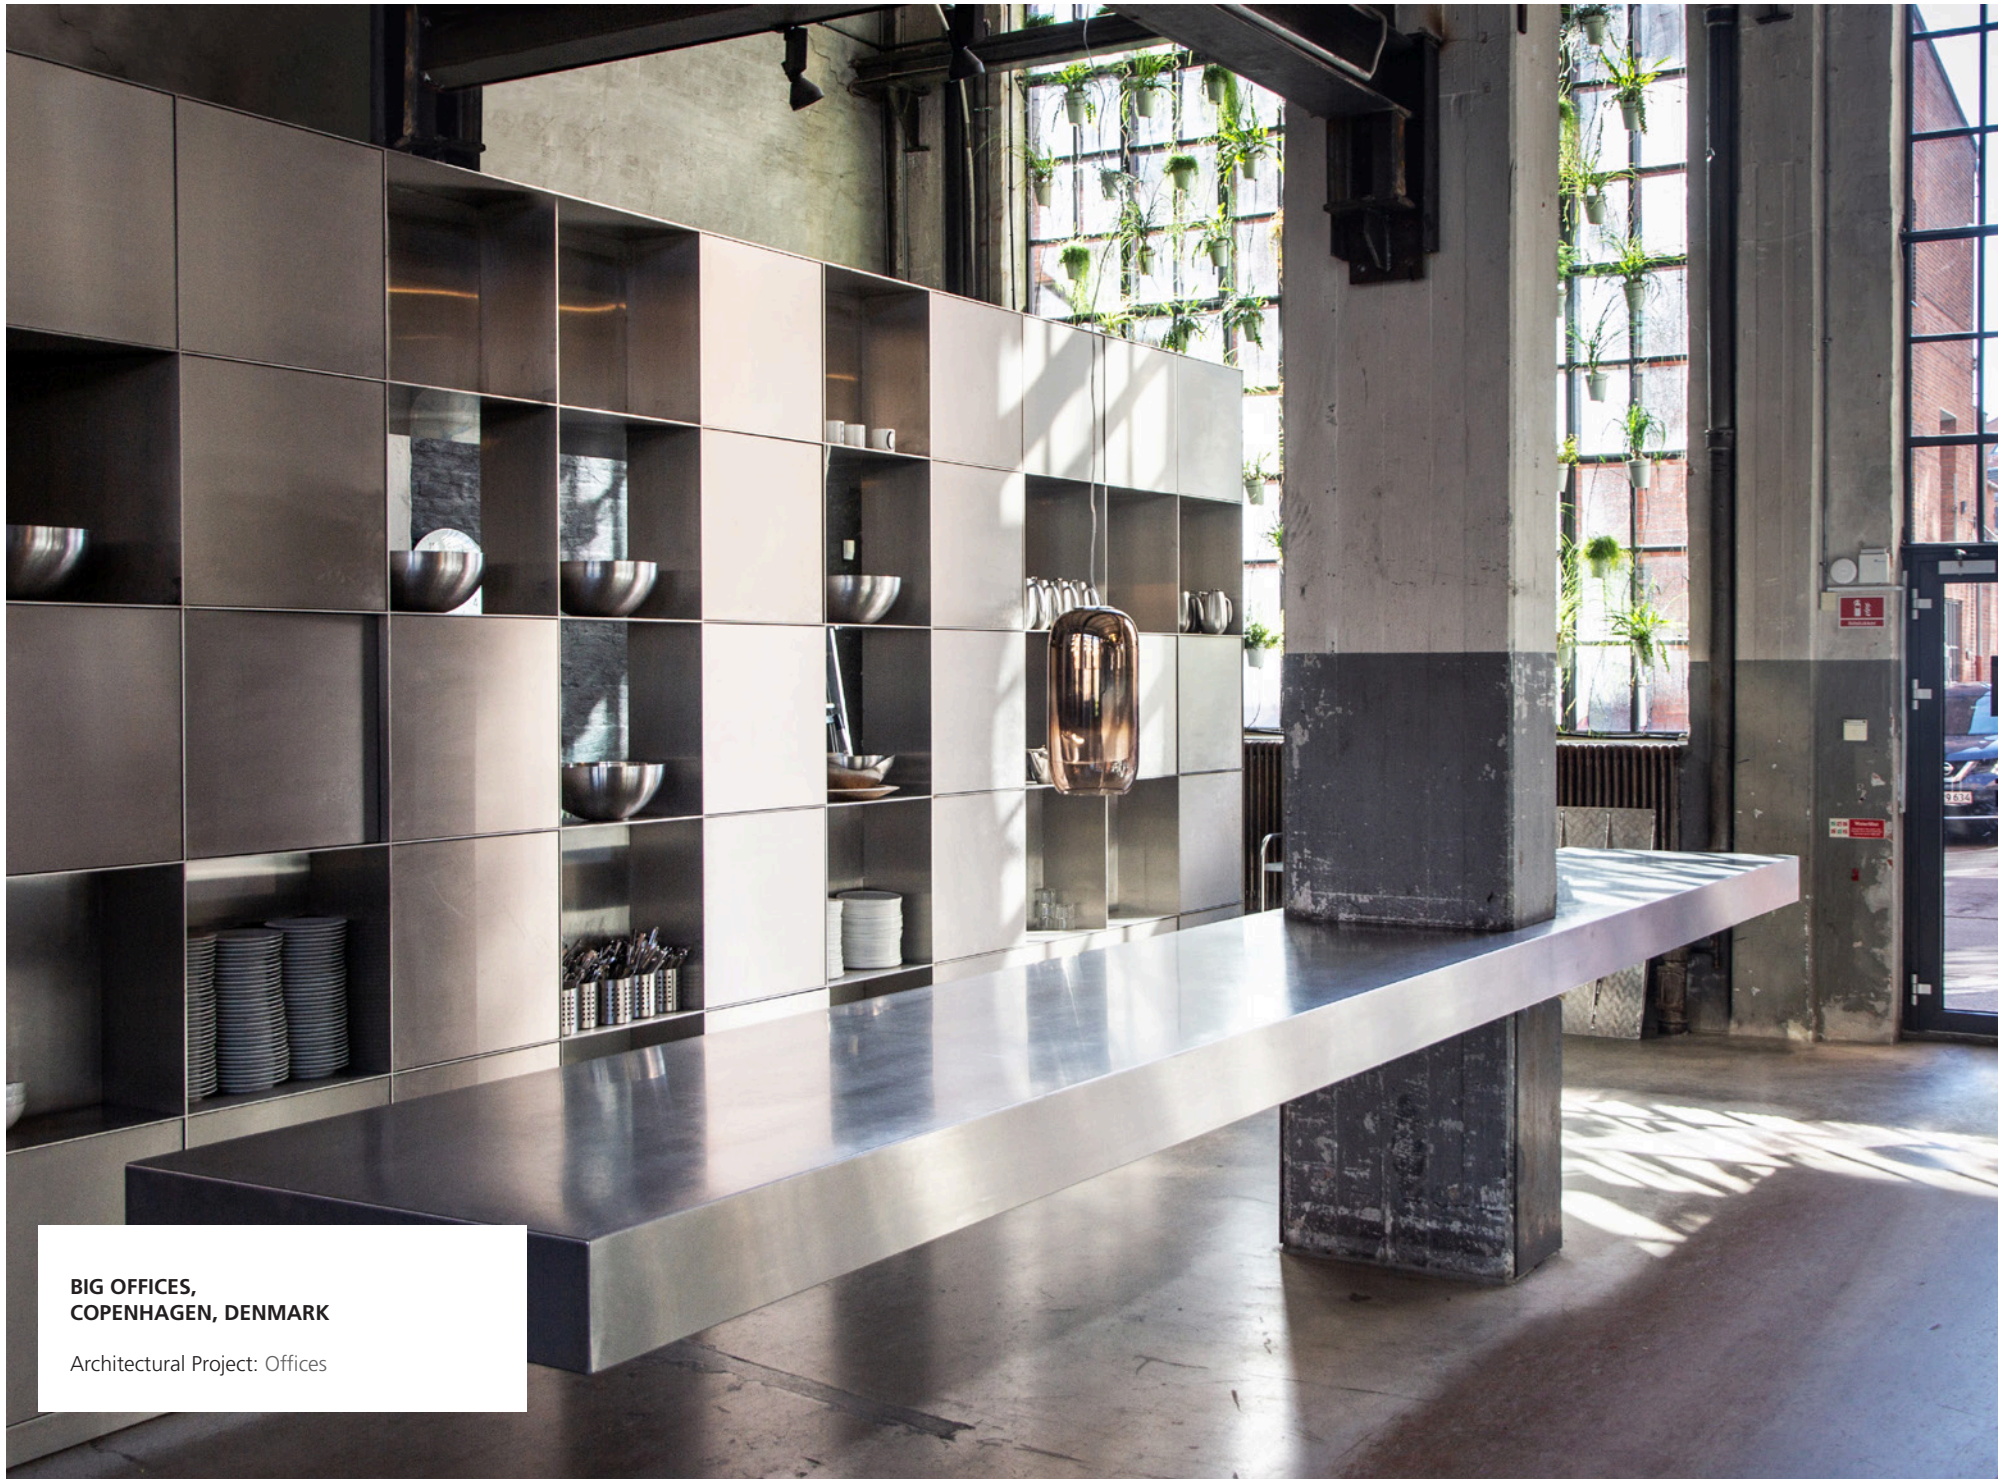

**BIG OFFICES,
COPENHAGEN, DENMARK**

Architectural Project: Offices