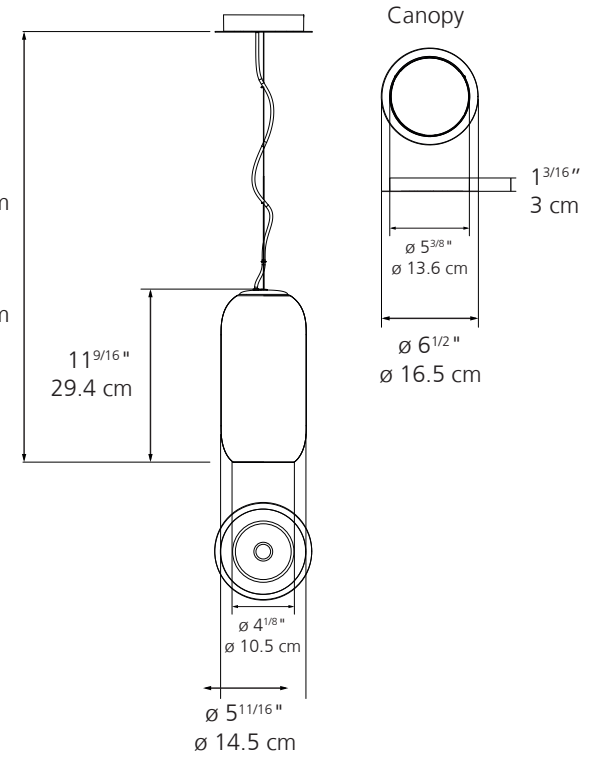

Standard length
 Min 36^{1/4}" Max 48"
 Min 92 cm Max 122 cm

Extended length
 Min 36^{1/4}" Max 230"
 Min 92 cm Max 548 cm

TOTAL POWER LED (bulb non integrated only)
 Max 20W E26/A19

DIMMING FEATURE Dimmable

Standard length
 Min 36^{1/4}" Max 48"
 Min 92 cm Max 122 cm

Extended length
 Min 36^{1/4}" Max 230"
 Min 92 cm Max 548 cm

TOTAL POWER LED (bulb non integrated only)
 Max 7W E12/G16.5

DIMMING FEATURE Dimmable